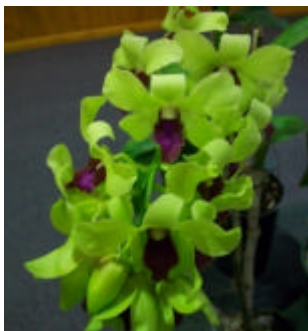

AROUND THE BENCHES

The first meeting of the New Year saw a grand display of plants on the benches. A few of the plants which caught my eye are displayed below.

On the Cattleya Novelty bench

Rlc Hawaiian Symbol "Flamboyant"

Dendrobium other section

Den Masako Taki "Blue"

Miltassia Supremie

Miltonia candida

Species Terrestrial

Habenana rhodocheila

**Den Kouchi's Pride Odom's
Canary Diamond**

**This plant was given the
Cultural Award on the night
Grown by B & M Williams**