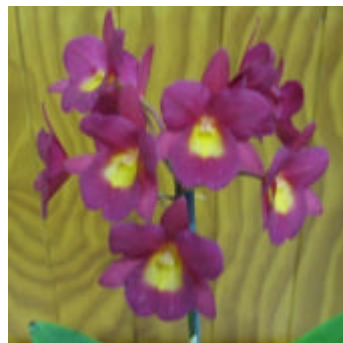

Ctna Why Not 'Roundabout X Lana Coryell