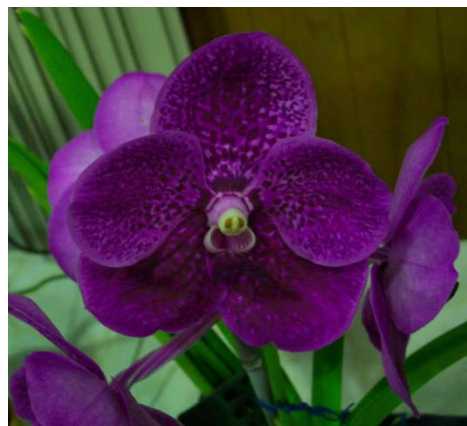

AROUND THE BENCHES

The February meeting saw only 39 members in attendance. In saying that though there was great display of plants on the benches

Any other Genera

Cattleya Novelty

Den Any Other

Ctsm Orchidglade

Vandaceous

Vandaceous

Cattleya Cluster

**Asda Fuchs Spotted Cat
'Bright n Spots'**

V Pat Delight 'Precha'

C Caudebec X C Lulu

Paphiopedilum

Paph Shireen