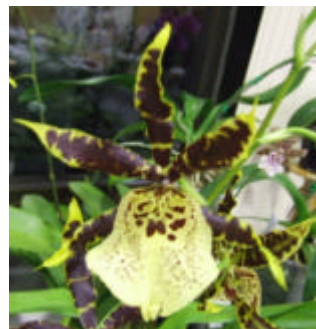

**AROUND THE BENCHES November 2010**

At the November meeting we saw a total of 93 plants on display, benched by 21 members. We had

Brassia Rex 'Highlander'

Degarmoara Toy Soldiers 'Volcano Queen'

Phal I-Hsin Sun Flower

V Trevor Rathbone

L purpurata

Enc osmantha

Bulb bicolor 'Red Flair'

Enentleya Middleburg

Phal Brother Sara Gold

C intermedia Leopoldii

Dgma Flying High 'Stars & Bars'

Bulb Wilmar Candy Stripes

**Winner of the Cultural Award**

**Grown by B & A Kable**

***Don't walk in front of me, I may not follow.***

***Don't walk behind me, I may not lead.***

***Just walk beside me and be my friend.***