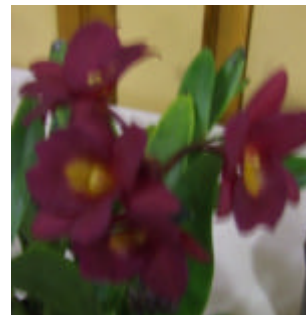

AROUND THE BENCHES JULY 2011

The July meeting was attended by 59 members and 3 visitors. The members were able to bench a total of 100 plants

Rhy gigantea 'Red' X 'Same 'White'

Rth Free Horizon ' So Bright'