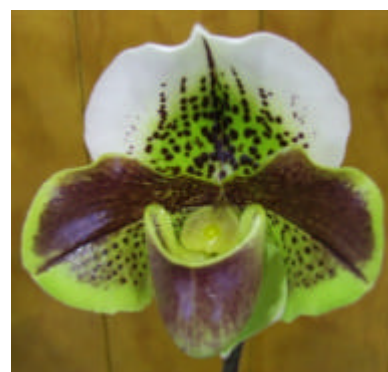

AROUND THE BENCHES JULY 2011

The July meeting was attended by 59 members and 3 visitors. The members were able to bench a total of 100 plants

Rhy gigantea 'Red' X 'Same 'White'

Rth Free Horizon ' So Bright'

Guaritonia (Grt) Why Not 'Hildos'

Den Chao Praya 'Candy'
X Enobi Stripe

Rlc Redlands Beauty ' Birdie'

Den Zip Splash Ellen 224

Cym Persian Bronze "Orange Crush"

Mtdm Bartley Schwartz 'Highland'

Paph Colonist 'Venture'
X Paph Lurelobambanoy
X Paph Mandy-Lu