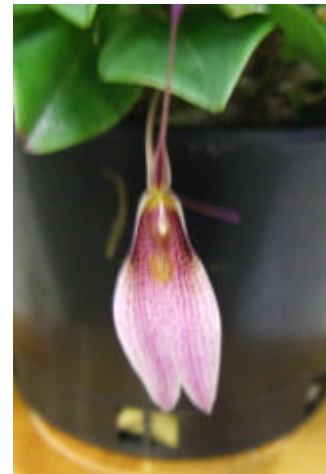

AROUND THE BENCHES JUNE 2011

The June meeting saw 46 members brave a cool, (*make* that a cold night) to attend the meeting. 14 members were able to bench 41 plants.

Sc Dal's Choice

Paph Gratrixianum 'Greyserland'
X Gratrixianum 'M Hynes'