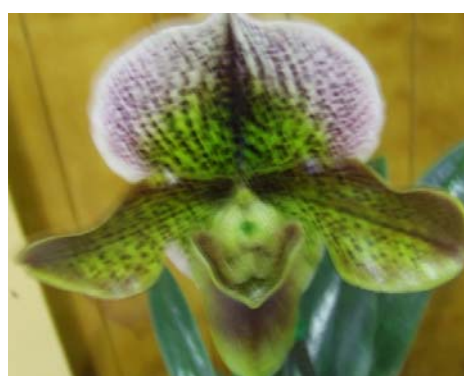

Paph Sylvan 'Margaret'