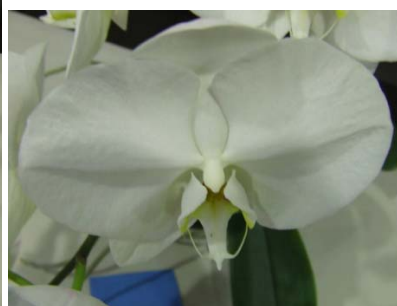

AROUND THE BENCHES MAY 2011

The May meeting saw a total of 55 members and 13 visitors present. A total of 22 members were able to bench 82 plants

Pot Hoku Gem 'Super spots'

Lc Little Susie 'Orchid Glen'

Blc Burdekin Storm 'Midnight'

Rlc Waikiki Sunset X Rlc California Girl

Paph Sylvan 'Margaret'

Dtps Champion Lightning 'Splash'

P Taisuco Swan Chingruey m/c White

Coelogyne rochussenii

Cultural Award for the night Grown by T Beck

'May your Orchids Bloom'