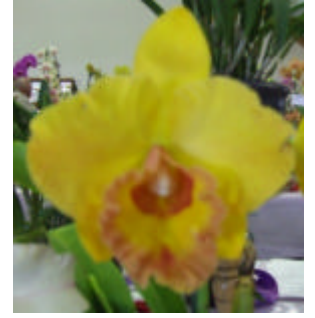

Rth Free Horizon 'Farout'