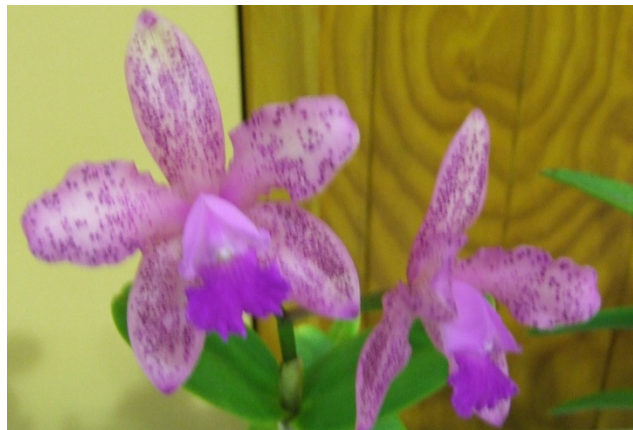

Phrag Mem Dick Clements 'Lakeside'
X Phrag *richteri*

C Caudebec Cardy