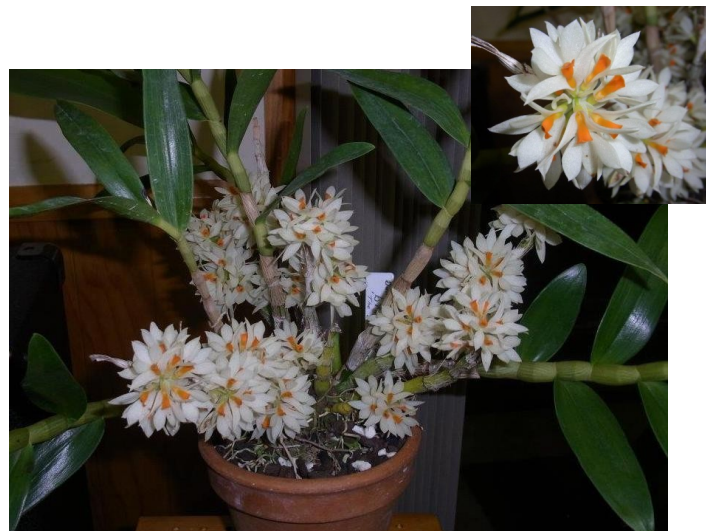

Around the Benches EDOS Inc 2014

Below is a selection of the Plants which took the eye of our Photographers Greg Webb and John Hutchinson at the February meeting

Den. *schneiderae*

Bulb. Gardiner Heather

Bulb. Polka Dots
x Bulb. *echinolabium*

Phal *bellina* 'Blue'

C. harrisoniana

Paph. *helenae*

Bcc Topaz King

Den Enobi Purple 'Splash'
Cultural Award for February 2014
Grown by L Price

Den *bracteosum* 'The Survivor'
Plant of the Month for February
2014
Grown by B & L Nicholl