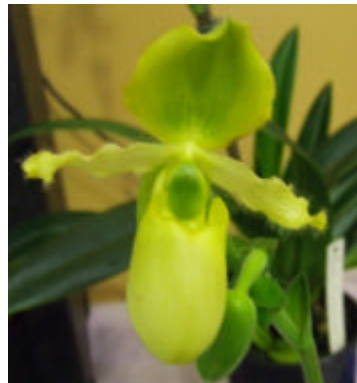

EDOS Autumn Show April 2011

Our autumn show was held on April 15th and 16th 2011. Once again an excellent show of orchids was put on by members. Some of the plants are shown below

On the Champion Table

Grand Champion of Show Champion Specimen of Show

Bulb Elizabeth Ann 'Buckleberry'
Grown by T Beck

Champion Species of Show

trichoglottis phillippenses
v *brachiata*
Grown by T Beck

Reserve Champion of Show

Den Makariki Blue
Grown by K & J Unsworth

Onc Brown's Pride 'Mark'

Ren Merritt Island 'Ruby'

Den Kiilani Stripe

Floral Art A Touch of Winter

Cleis simondii

Cirr rothschildianum 'Wildfire'

Zygoneria Maverick

Cattleya

Dendrochilum

Onc *forbesii*

Phal Long Pride Happy Dancer

Phrag *lindleyanum*

Paph *henryianum*

**Paph Hidden Surprise
x Enchanted Orient**

**Ric Nakornchaisri Delight
'The First'**

Over view of the Show