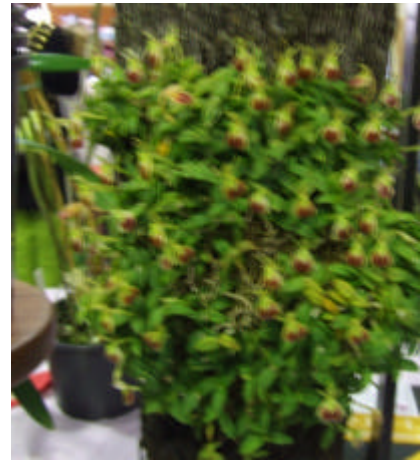

MORE FROM AROUND THE SHOW BENCHES April 2013

Epi *porpax*

Till next time